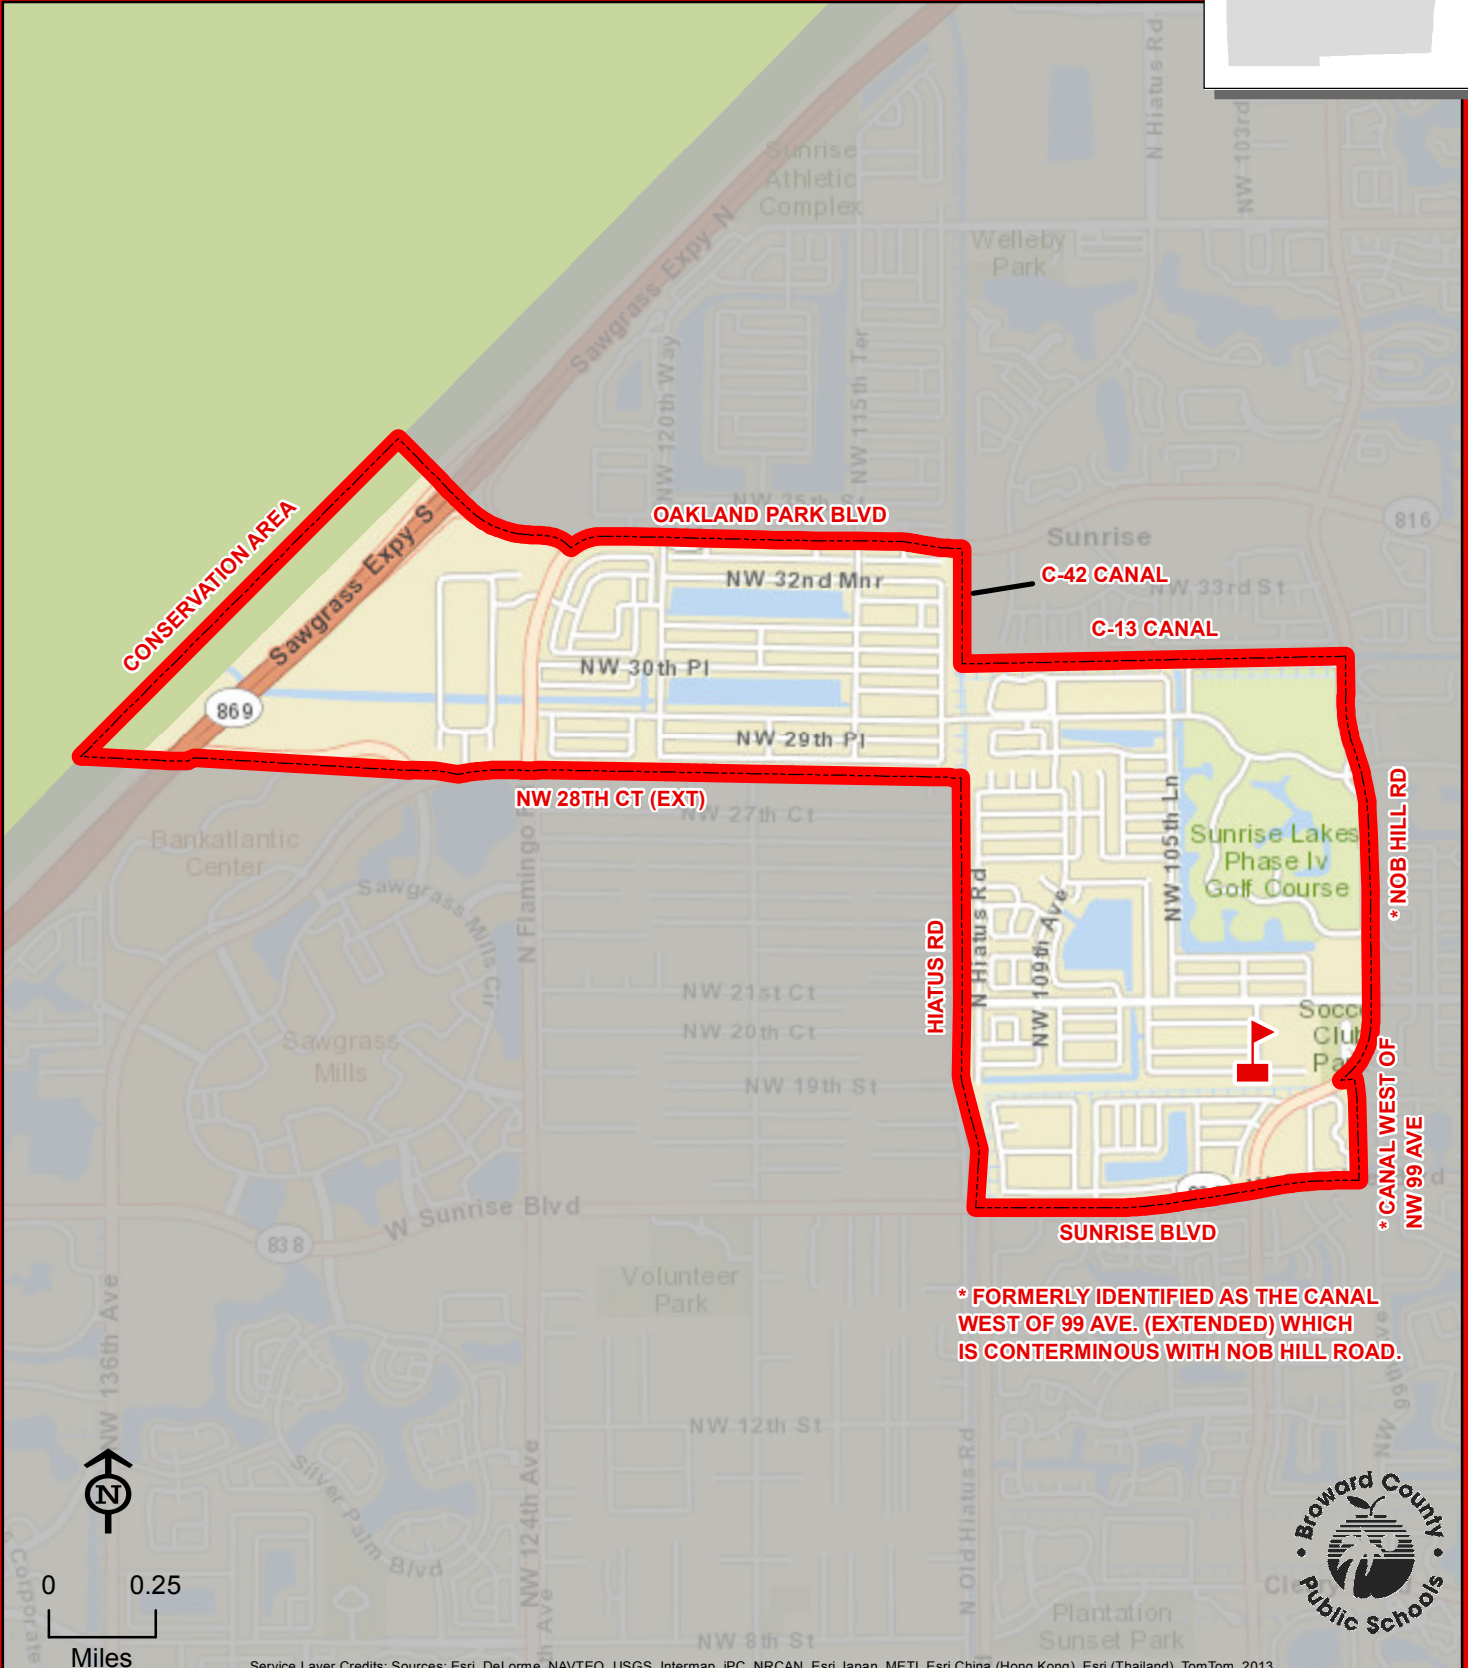

NOB HILL ELEMENTARY SCHOOL

2100 NW 104 AVENUE
SUNRISE, FLORIDA 33322
754-322-7200

NOB HILL

THIS MAP IS FOR CONCEPTUAL PURPOSES ONLY AND SHOULD NOT BE USED FOR LEGAL BOUNDARY DETERMINATIONS